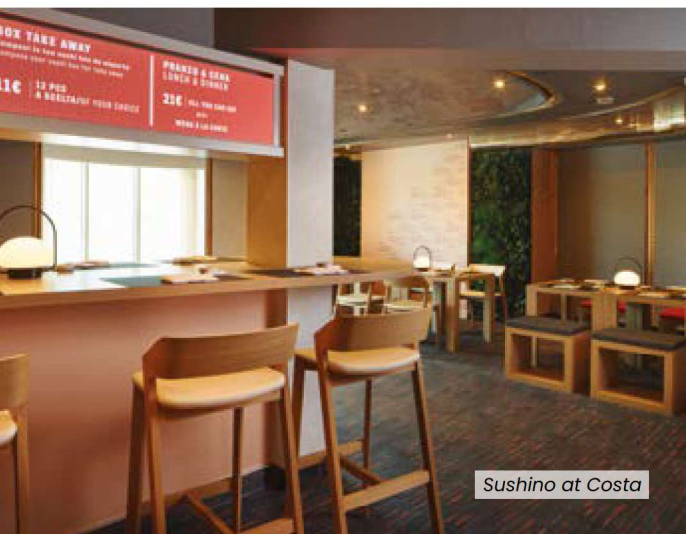

Giglio, Ortensia, Ibisco, Petunia

Panorama Suite with ocean view balcony.

Camelia, Giglio, Ortensia, Ibisco, Petunia

Gran Suite with ocean view balcony.

Ibisco

TASTE

• 6 restaurants, including the Club Restaurant, the Archipelago Restaurant, the Sushino at Costa, requiring payment, by reservation and the Pizzeria Pummid'Oro requiring payment • 11 bars and lounges, including the Gelateria-Cioccolateria Amarillo and a Wine Bar requiring payment.

WELLNESS AND SPORT

• The Solemio wellness center: on two decks, with gym, thermal baths, thalassotherapy pool, treatment rooms, sauna, Turkish bath, UVA solarium • 5 hot tubs • 4 pools, including two with automatic cover • Multisport field • Outside jogging route.

ENTERTAINMENT

• Theater on three decks • Casino • Club • deck pool with automatic glass roof and giant screen • Toboga water slide • Library • Shop Gallery • Mondovirtuale • Peppa Pig Area • Squok Club • Baby pool.