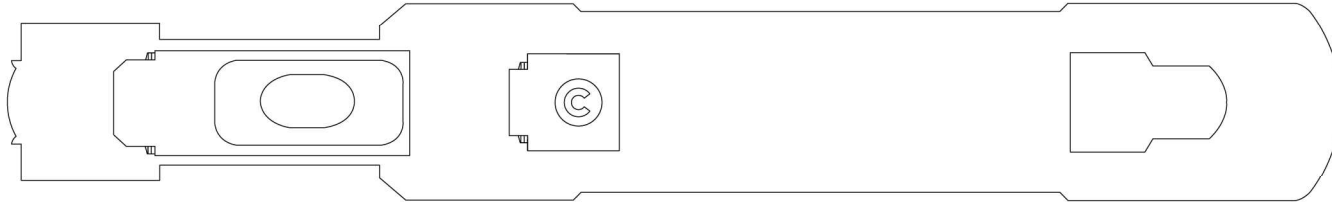

NB: double beds are available in all categories of cabin.
3rd and 4th beds are available in all categories.

- ✓ cabins with partially limited view
- X cabins without views
- H cabins for disabled guests
- C interconnecting cabins
- E lift
- 1 high bed
- single sofa bed
- ▲ 2 low beds that cannot be converted into a double
- 1 double bed that cannot be converted into two low beds