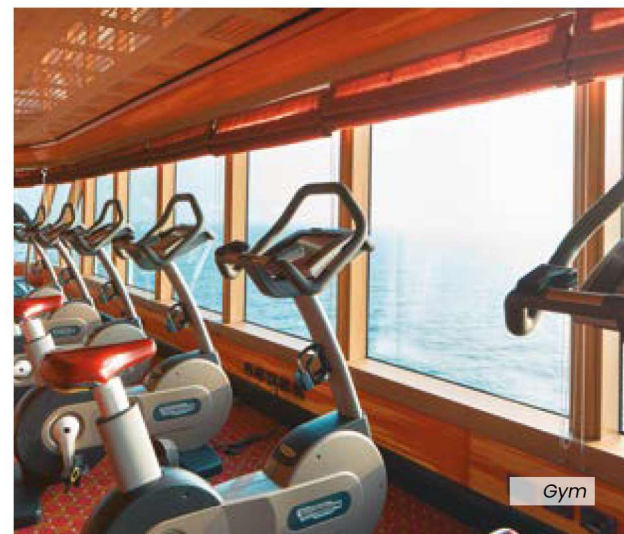

WELLNESS AND SPORT

• The Solemio wellness center: on two decks, with gym, thermal baths, thalassotherapy pool, treatment rooms, sauna, Turkish bath, UVA solarium • 5 hot tubs • 4 pools, including two with automatic cover • Multisport field • Outside jogging route.

ENTERTAINMENT

• Theater on three decks • Casino • Club • deck pool with automatic glass roof and giant screen • Toboga water slide • Library • Shop Gallery • Mondovirtuale • Peppa Pig Area • Squok Club • Baby pool.