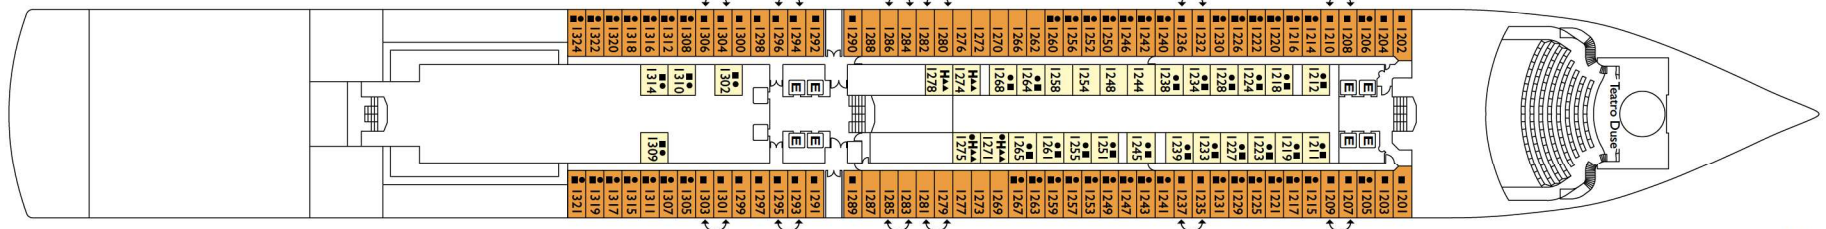

DECK 1 - NARCISO