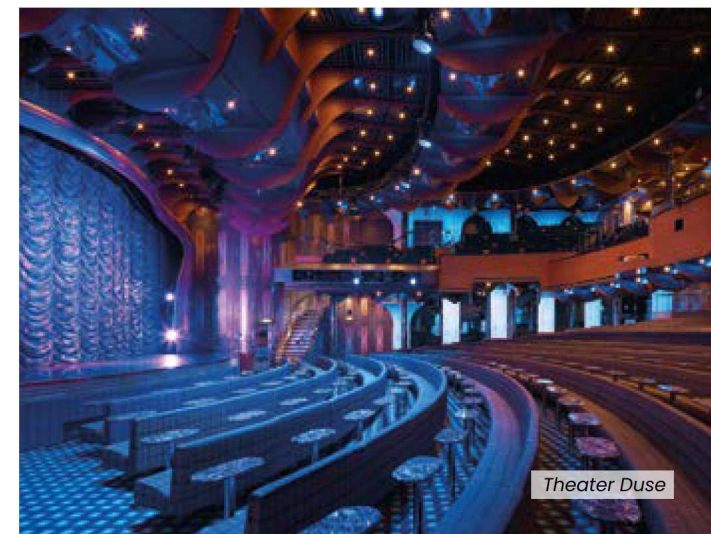

WELLNESS AND SPORT

• The Solemio wellness center: on two decks, with gym, thermal baths, thalassotherapy pool, treatment rooms, sauna, Turkish bath, UVA solarium • 5 hot tubs • 4 pools, including two with automatic cover • Multisport field • Outside jogging route.

ENTERTAINMENT

• Theater on three decks • Casino • Club • deck pool with automatic glass roof and giant screen • Toboga water slide • Library • Shop Gallery • Mondovirtuale • Peppa Pig Area • Squok Club • Baby pool.