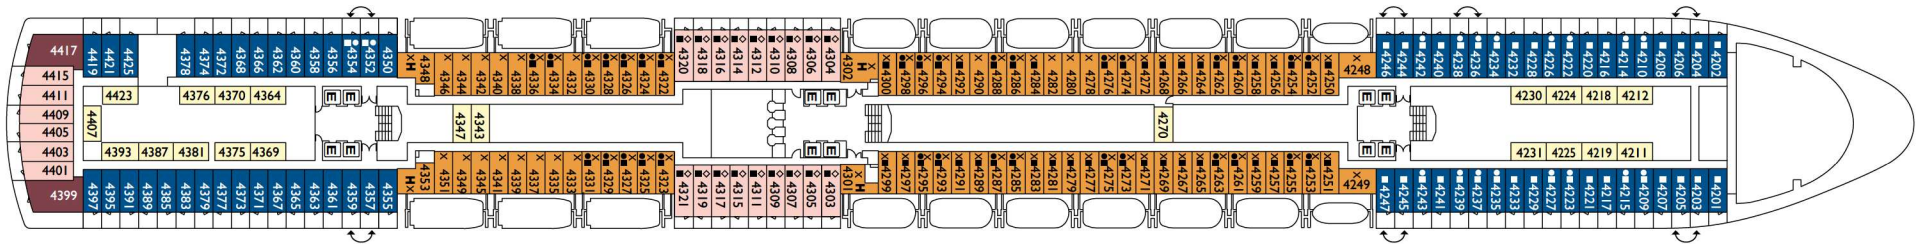

Costa **Deliziosa.**

The form of perfection

Gross tonnage: 92.600 t | **Length:** 294 m | **Width:** 32,25 m | **Cruising speed:** 21,6 knots | **Max speed:** 23,6 knots

Interior cabins

Camelia, Narciso, Giglio, Ortensia, Ibisco, Petunia

NB: double beds are available in all categories of cabin.
3rd and 4th beds are available in all categories.

- ✓ cabins with partially limited view
- X cabins without views
- H cabins for disabled guests
- C interconnecting cabins
- E lift
- 1 high bed
- single sofa bed
- ▲ 2 low beds that cannot be converted into a double
- ◇ 1 double bed that cannot be converted into two low beds

DECK 12 - GIRASOLE

DECK 11 - FUXIA

DECK 10 - MAGNOLIA

DECK 9 - ORCHIDEA

DECK 8 - PETUNIA

DECK 7 - IBISCO

DECK 6 - ORTENSIA

DECK 5 - GIGLIO

DECK 4 - CAMELIA

DECK 3 - AZALEA

DECK 2 - GARDENIA

DECK 1 - NARCISO