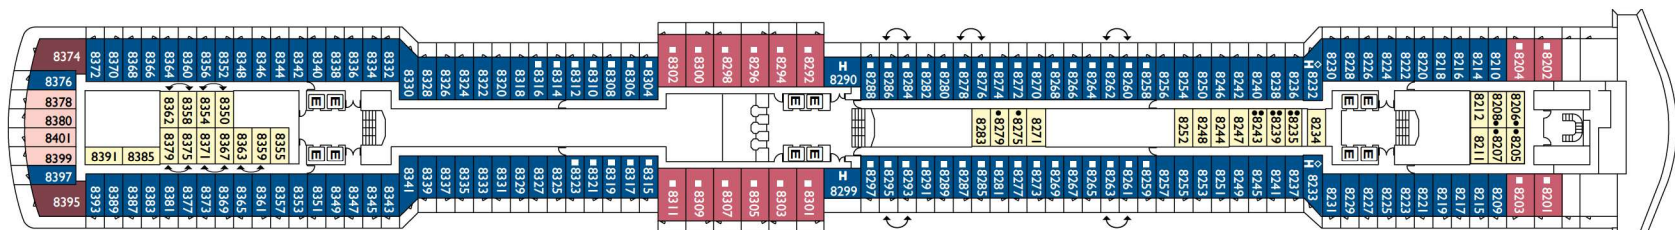

Costa **Deliziosa.**

The form of perfection

Gross tonnage: 92.600 t | **Length:** 294 m | **Width:** 32,25 m | **Cruising speed:** 21,6 knots | **Max speed:** 23,6 knots

Interior cabins

Camelia, Narciso, Giglio, Ortensia, Ibisco, Petunia

DECK 12 - GIRASOLE

DECK 11 - FUXIA

DECK 10 - MAGNOLIA

DECK 9 - ORCHIDEA

DECK 8 - PETUNIA

DECK 7 - IBISCO

DECK 6 - ORTENSIA

DECK 5 - GIGLIO

DECK 4 - CAMELIA

DECK 3 - AZALEA

DECK 2 - GARDENIA

DECK 1 - NARCISO