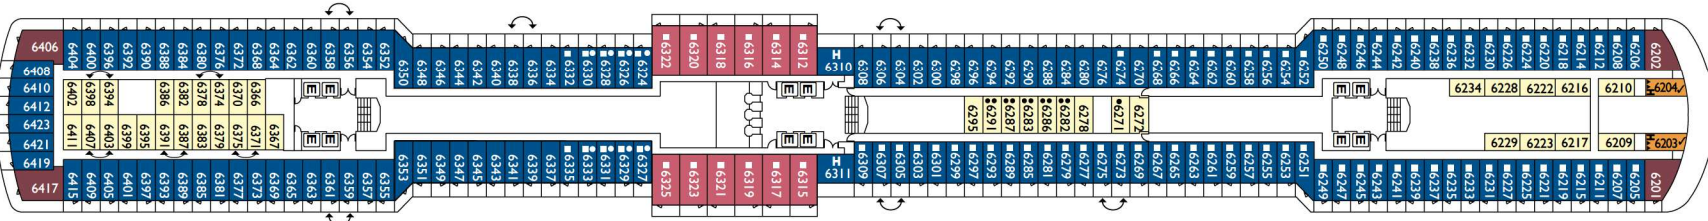

Costa **Deliziosa.**

The form of perfection

Gross tonnage: 92.600 t | **Length:** 294 m | **Width:** 32,25 m | **Cruising speed:** 21,6 knots | **Max speed:** 23,6 knots

Interior cabins

Camelia, Narciso, Giglio, Ortensia, Ibisco, Petunia

DECK 12 - GIRASOLE

DECK 11 - FUXIA

DECK 10 - MAGNOLIA

DECK 9 - ORCHIDEA

DECK 8 - PETUNIA

DECK 7 - IBISCO

DECK 6 - ORTENSIA

DECK 5 - GIGLIO

DECK 4 - CAMELIA

DECK 3 - AZALEA

DECK 2 - GARDENIA

DECK 1 - NARCISO