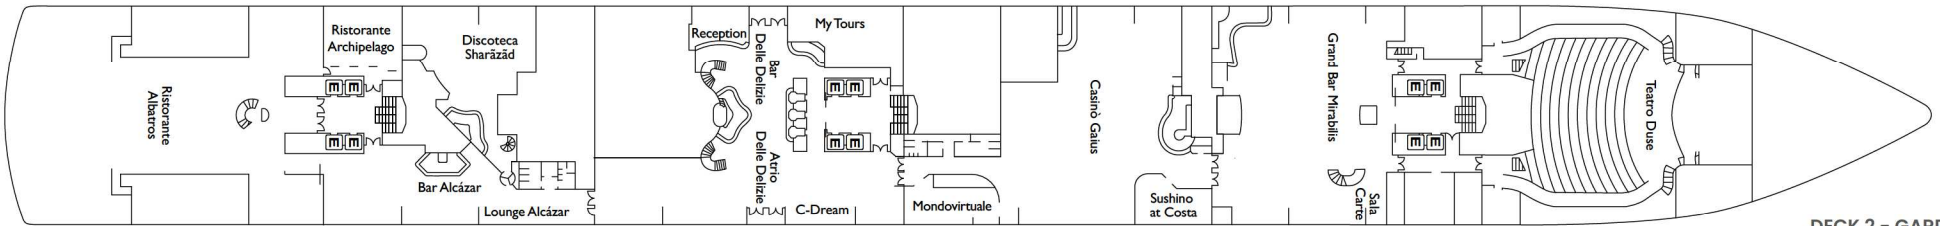

Costa **Deliziosa.**

The form of perfection

Gross tonnage: 92.600 t | **Length:** 294 m | **Width:** 32,25 m | **Cruising speed:** 21,6 knots | **Max speed:** 23,6 knots

Interior cabins

Camelia, Narciso, Giglio, Ortensia, Ibisco, Petunia

DECK 12 - GIRASOLE

DECK 11 - FUXIA

DECK 10 - MAGNOLIA

DECK 9 - ORCHIDEA

DECK 8 - PETUNIA

DECK 7 - IBISCO

DECK 6 - ORTENSIA

DECK 5 - GIGLIO

DECK 4 - CAMELIA

DECK 3 - AZALEA

DECK 2 - GARDENIA

DECK 1 - NARCISO