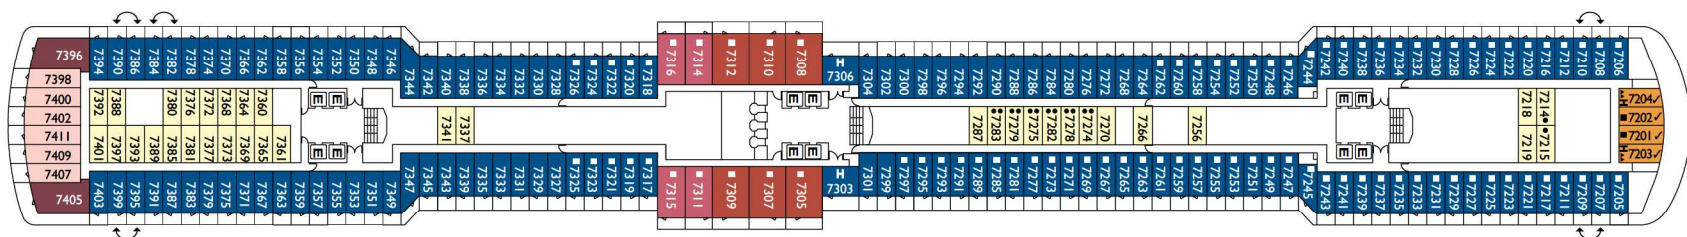

Costa **Deliziosa.**

The form of perfection

Gross tonnage: 92.600 t | **Length:** 294 m | **Width:** 32,25 m | **Cruising speed:** 21,6 knots | **Max speed:** 23,6 knots

Interior cabins

Camelia, Narciso, Giglio, Ortensia, Ibisco, Petunia

NB: double beds are available in all categories of cabin.
3rd and 4th beds are available in all categories.

- ✓ cabins with partially limited view
- X cabins without views
- H cabins for disabled guests
- C interconnecting cabins
- E lift
- 1 high bed
- single sofa bed
- ▲ 2 low beds that cannot be converted into a double
- ◇ 1 double bed that cannot be converted into two low beds

DECK 12 - GIRASOLE

DECK 11 - FUXIA

DECK 10 - MAGNOLIA

DECK 9 - ORCHIDEA

DECK 8 - PETUNIA

DECK 7 - IBISCO

DECK 6 - ORTENSIA

DECK 5 - GIGLIO

DECK 4 - CAMELIA

DECK 3 - AZALEA

DECK 2 - GARDENIA

DECK 1 - NARCISO