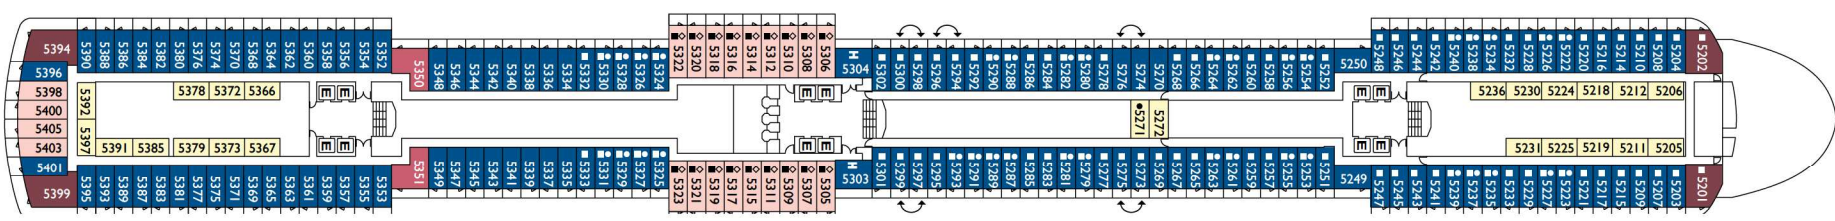

Costa **Deliziosa.**

The form of perfection

Gross tonnage: 92.600 t | **Length:** 294 m | **Width:** 32,25 m | **Cruising speed:** 21,6 knots | **Max speed:** 23,6 knots

Interior cabins

Camelia, Narciso, Giglio, Ortensia, Ibisco, Petunia

NB: double beds are available in all categories of cabin.
3rd and 4th beds are available in all categories.

- ✓ cabins with partially limited view
- X cabins without views
- H cabins for disabled guests
- C interconnecting cabins
- E lift
- 1 high bed
- single sofa bed
- ▲ 2 low beds that cannot be converted into a double
- ◇ 1 double bed that cannot be converted into two low beds

DECK 12 - GIRASOLE

DECK 11 - FUXIA

DECK 10 - MAGNOLIA

DECK 9 - ORCHIDEA

DECK 8 - PETUNIA

DECK 7 - IBISCO

DECK 6 - ORTENSIA

DECK 5 - GIGLIO

DECK 4 - CAMELIA

DECK 3 - AZALEA

DECK 2 - GARDENIA

DECK 1 - NARCISO