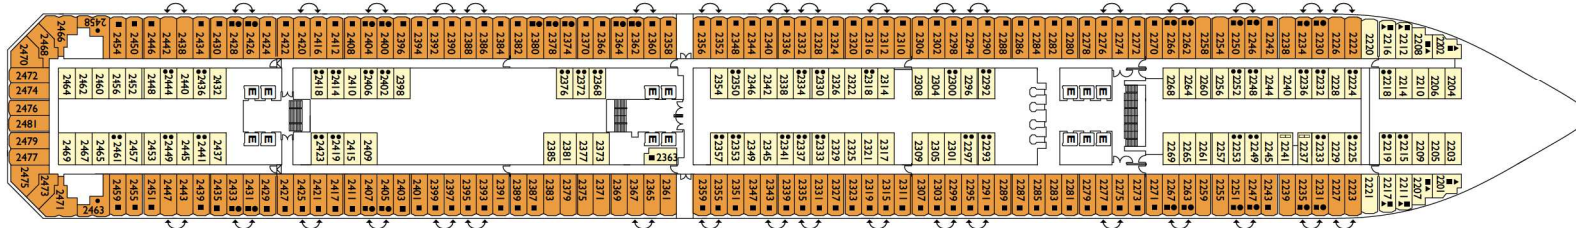

Teppanyaki

Gym

Disco Fever

**NB:** double beds are available in all categories of cabin.

- ✓ cabins with partially restricted view
- singol cabin
- H cabins for disabled guests
- C interconnecting cabins
- E lift
- ★ double sofa bed

- 1 upper berth
- single sofa bed
- ▲ 2 low beds that cannot be converted into a double
- ▲ cannot be converted into a double

DECK 9 - AZZURRO

DECK 8 - LUDWIG

DECK 7 - ALHAMBRA

DECK 6 - BOHÈME

DECK 5 - SWING

DECK 4 - GROOVE

DECK 3 - MOOD

DECK 2 - ADAGIO

DECK 1 - NOTTURNO