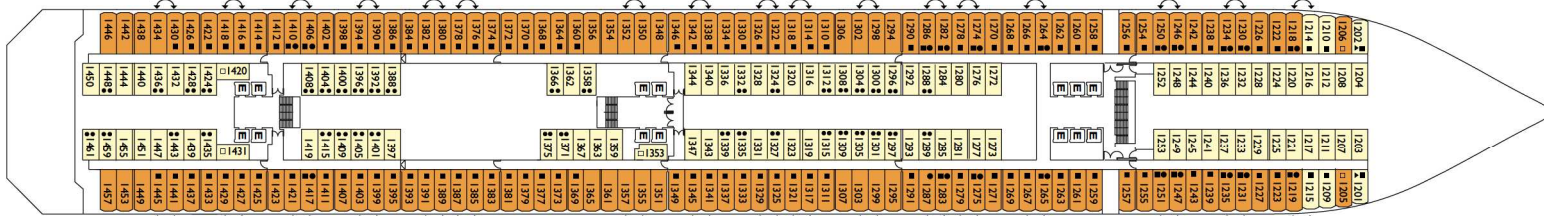

- 1 upper berth
- single sofa bed
- ▲ 2 low beds that cannot be converted into a double
- ▲ cannot be converted into a double

DECK 9 - AZZURRO

DECK 8 - LUDWIG

DECK 7 - ALHAMBRA

DECK 6 - BOHÈME

DECK 5 - SWING

DECK 4 - GROOVE

DECK 3 - MOOD

DECK 2 - ADAGIO

DECK 1 - NOTTURNO