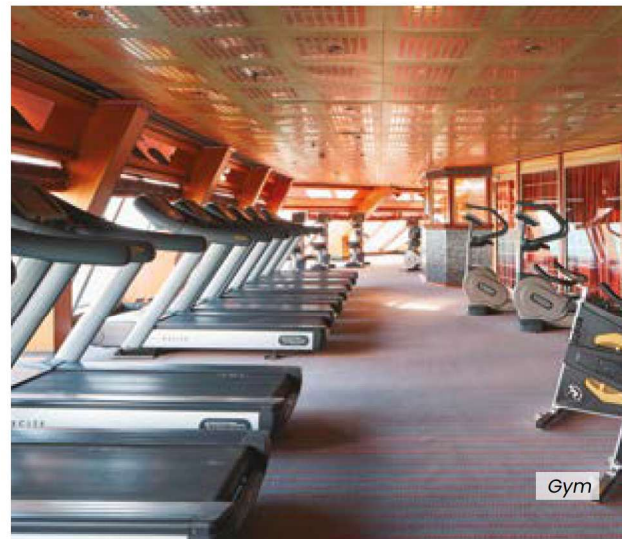

Costa Pacifica.

The music of the sea

Gross tonnage: 114.500 t | **Length:** 290 m | **Width:** 35,5 m | **Cruising speed:** 21,5 knots | **Max speed:** 23 knots

Interior cabins

Notturmo, Adagio, Bohème, Alhambra, Ludwig, Azzurro, Satie

Sea view cabins

Notturmo, Adagio, Bohème, Alhambra, Azzurro

Sea balcony cabins

Bohème, Alhambra, Ludwig, Azzurro, Satie, Feel Good

Suites

Mini Suite with ocean view balcony.

Bohème, Alhambra, Ludwig

Mini Suite vista mare.

Satie

Suite with ocean view balcony.

Alhambra, Azzurro, Satie

Gran Suite with ocean view balcony.

Alhambra

TASTE

• 6 restaurants including the Club Restaurant, the Archipelago Restaurant, the Teppanyaki, the Sushino at Costa, requiring payment, by reservation and the Pizzeria Pummid'Oro requiring payment • 11 bars and lounges, including the Gelateria-Ciocolateria Amarillo and a Wine Bar requiring payment.

WELLNESS AND SPORT

• The Solemio wellness center: on two decks, with gym, thermal baths, thalassotherapy pool, treatment rooms, sauna, Turkish bath, UVA solarium • 5 hot tubs • 4 pools, including two with automatic cover • Multisport field • Outside jogging route.

ENTERTAINMENT

• Theater on three decks • Casino • Club • deck pool with automatic glass roof and giant screen • Toboga water slide • Library • Shop Gallery • Mondovirtuale • Peppa Pig Area • Squok Club • Baby pool.

Gym