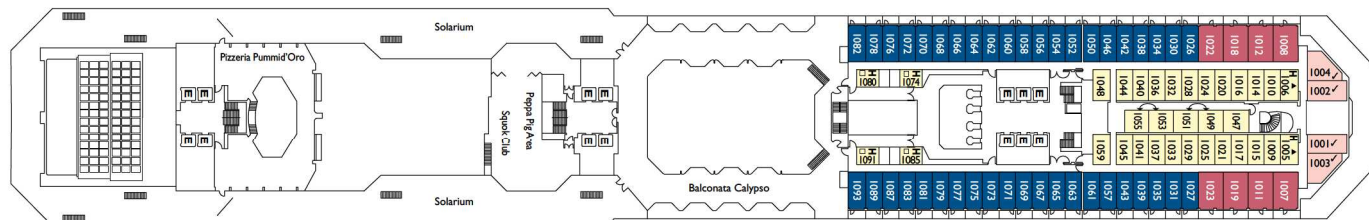

Teppanyaki

Gym

Disco Fever

**NB:** double beds are available in all categories of cabin.

- ✓ cabins with partially restricted view
- singol cabin
- H cabins for disabled guests
- C interconnecting cabins
- E lift
- ★ double sofa bed

- 1 upper berth
- single sofa bed
- ▲ 2 low beds that cannot be converted into a double
- ▲ cannot be converted into a double

DECK 9 - AZZURRO

DECK 8 - LUDWIG

DECK 7 - ALHAMBRA

DECK 6 - BOHÈME

DECK 5 - SWING

DECK 4 - GROOVE

DECK 3 - MOOD

DECK 2 - ADAGIO

DECK 1 - NOTTURNO