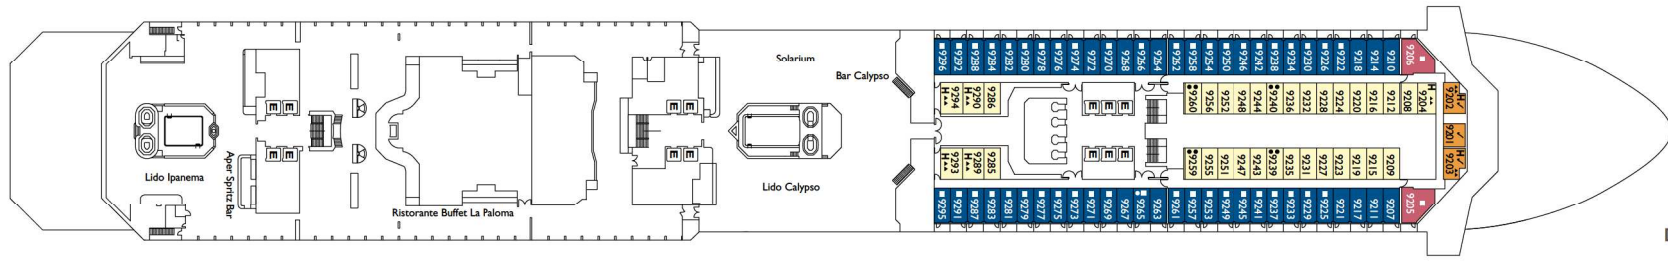

Teppanyaki

Gym

Disco Fever

**NB:** double beds are available in all categories of cabin.

- ✓ cabins with partially restricted view
- singol cabin
- H cabins for disabled guests
- C interconnecting cabins
- E lift
- ★ double sofa bed

- 1 upper berth
- single sofa bed
- ▲ 2 low beds that cannot be converted into a double
- ▲ cannot be converted into a double

DECK 9 - AZZURRO

DECK 8 - LUDWIG

DECK 7 - ALHAMBRA

DECK 6 - BOHÈME

DECK 5 - SWING