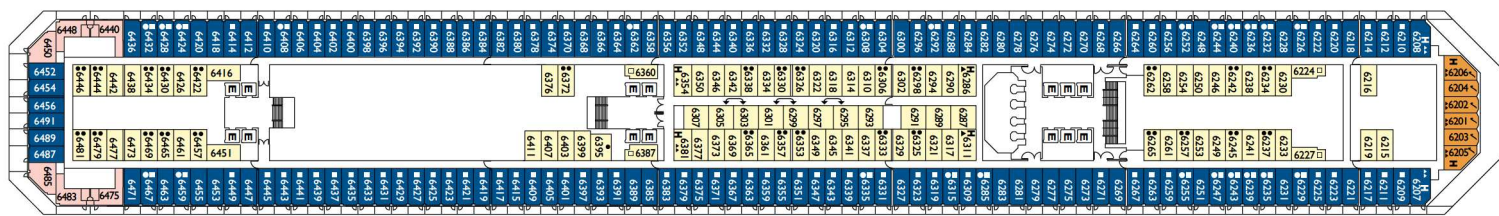

Teppanyaki

Gym

Disco Fever

**NB:** double beds are available in all categories of cabin.

- ✓ cabins with partially restricted view
- singol cabin
- H cabins for disabled guests
- C interconnecting cabins
- E lift
- ★ double sofa bed

- 1 upper berth
- single sofa bed
- ▲ 2 low beds that cannot be converted into a double
- ▲ cannot be converted into a double

DECK 9 - AZZURRO

DECK 8 - LUDWIG

DECK 7 - ALHAMBRA

DECK 6 - BOHÈME

DECK 5 - SWING

DECK 4 - GROOVE

DECK 3 - MOOD

DECK 2 - ADAGIO

DECK 1 - NOTTURNO