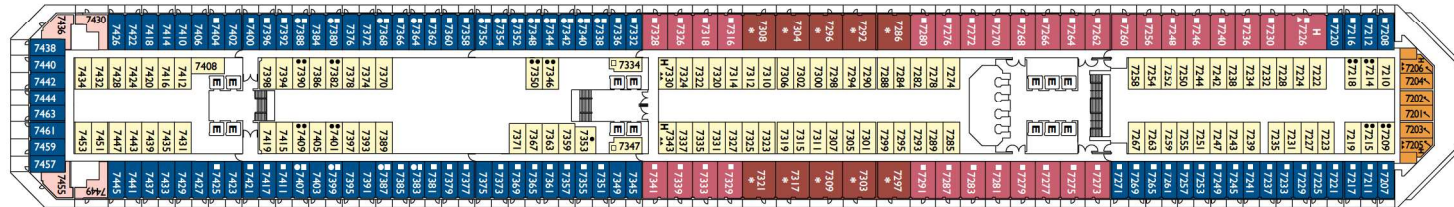

Teppanyaki

Gym

Disco Fever

**NB:** double beds are available in all categories of cabin.

- ✓ cabins with partially restricted view
- singol cabin
- H cabins for disabled guests
- C interconnecting cabins
- E lift
- ★ double sofa bed

- 1 upper berth
- single sofa bed
- ▲ 2 low beds that cannot be converted into a double
- ▲ cannot be converted into a double

DECK 9 - AZZURRO

DECK 8 - LUDWIG

DECK 7 - ALHAMBRA

DECK 6 - BOHÈME

DECK 5 - SWING

DECK 4 - GROOVE

DECK 3 - MOOD

DECK 2 - ADAGIO

DECK 1 - NOTTURNO