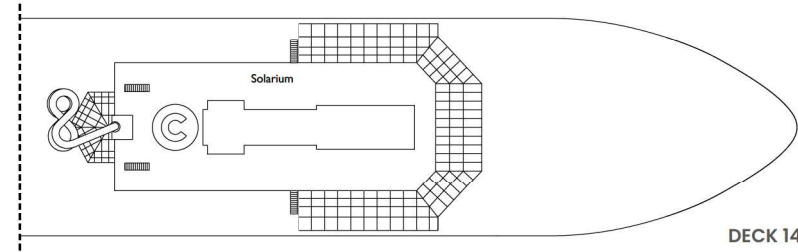

Teppanyaki

Gym

Disco Fever

**NB:** double beds are available in all categories of cabin.

- ✓ cabins with partially restricted view
- singol cabin
- H cabins for disabled guests
- C interconnecting cabins
- E lift
- ★ double sofa bed

- 1 upper berth
- single sofa bed
- ▲ 2 low beds that cannot be converted into a double
- ▲ cannot be converted into a double

DECK 9 - AZZURRO

DECK 8 - LUDWIG

DECK 7 - ALHAMBRA

DECK 6 - BOHÈME

DECK 5 - SWING