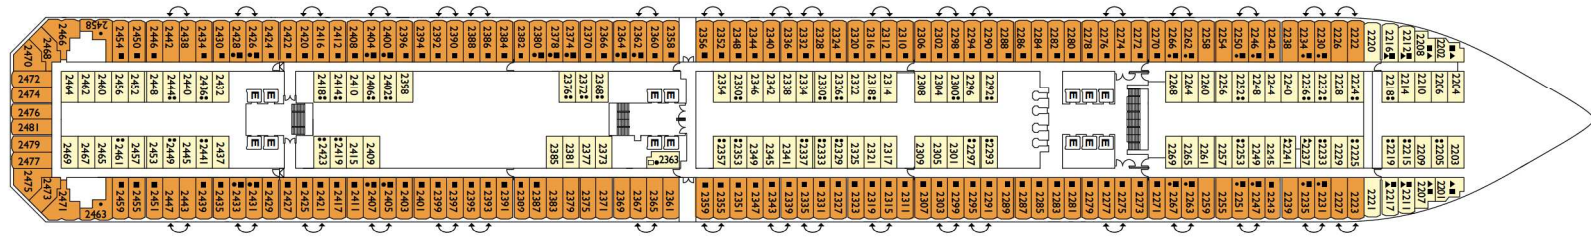

Costa Serena.

In the company of the gods

Gross tonnage: 114.500 t | **Length:** 290 m | **Width:** 35,5 m | **Cruising speed:** 21,5 knots | **Max speed:** 23 knots

Interior cabins

Andromeda, Cassiopea, Centaurus, Acquarius, Perseus, Libra

- 1 upper berth
- single sofa bed
- ▲▲ 2 low beds that cannot be converted into a double
- ▲ cannot be converted into a double

DECK 14 - VELA

DECK 12 - PEGASUS

DECK 11 - VIRGO

DECK 10 - TAURUS

DECK 9 - LIBRA

DECK 8 - PERSEUS

DECK 7 - ACQUARIUS

DECK 6 - CENTAURUS

DECK 5 - GEMINI

DECK 4 - ORION

DECK 3 - ARIES

DECK 2 - CASSIOPEA

DECK 1 - ANDROMEDA