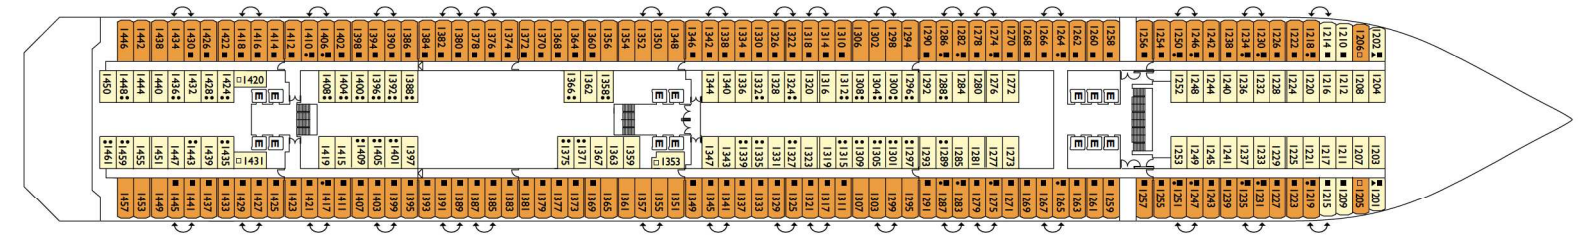

Costa Serena.

In the company of the gods

Gross tonnage: 114.500 t | **Length:** 290 m | **Width:** 35,5 m | **Cruising speed:** 21,5 knots | **Max speed:** 23 knots

Interior cabins

Andromeda, Cassiopea, Centaurus, Acquarius, Perseus, Libra

DECK 8 - PERSEUS

DECK 7 - ACQUARIUS

DECK 6 - CENTAURUS

DECK 5 - GEMINI

DECK 4 - ORION

DECK 3 - ARIES

DECK 2 - CASSIOPEA

DECK 1 - ANDROMEDA