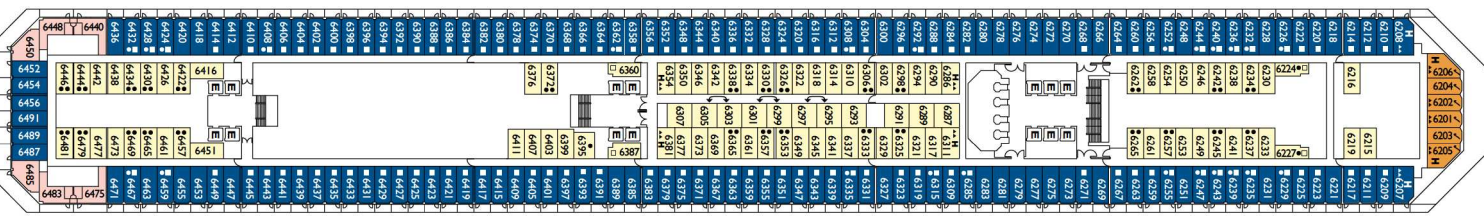

Costa Serena.

In the company of the gods

Gross tonnage: 114.500 t | **Length:** 290 m | **Width:** 35,5 m | **Cruising speed:** 21,5 knots | **Max speed:** 23 knots

Interior cabins

Andromeda, Cassiopea, Centaurus, Acquarius, Perseus, Libra

Wellness Center

Toboga

NB: double beds are available in all categories of cabin.

- ✓ cabins with partially restricted view
- single cabin
- H cabins for disabled guests
- C interconnecting cabins
- E lift
- * double sofa bed

- 1 upper berth
- single sofa bed
- ▲▲ 2 low beds that cannot be converted into a double
- ▲ cannot be converted into a double

DECK 14 - VELA

DECK 12 - PEGASUS

DECK 11 - VIRGO

DECK 10 - TAURUS

DECK 9 - LIBRA

DECK 8 - PERSEUS

DECK 7 - ACQUARIUS

DECK 6 - CENTAURUS

DECK 5 - GEMINI

DECK 4 - ORION

DECK 3 - ARIES

DECK 2 - CASSIOPEA

DECK 1 - ANDROMEDA