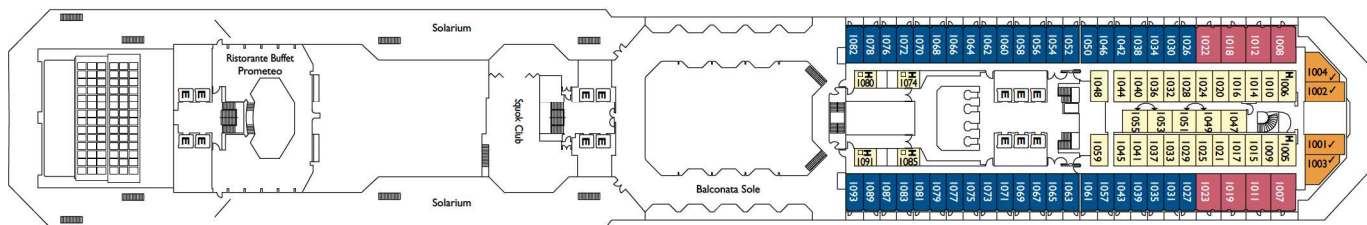

Costa Serena.

In the company of the gods

Gross tonnage: 114.500 t | **Length:** 290 m | **Width:** 35,5 m | **Cruising speed:** 21,5 knots | **Max speed:** 23 knots

Interior cabins

Andromeda, Cassiopea, Centaurus, Acquarius, Perseus, Libra

Wellness Center

Toboga

NB: double beds are available in all categories of cabin.

- ✓ cabins with partially restricted view
- single cabin
- H cabins for disabled guests
- C interconnecting cabins
- E lift
- * double sofa bed

- 1 upper berth
- single sofa bed
- ▲▲ 2 low beds that cannot be converted into a double
- ▲ cannot be converted into a double

DECK 14 - VELA

DECK 12 - PEGASUS

DECK 11 - VIRGO

DECK 10 - TAURUS

DECK 9 - LIBRA