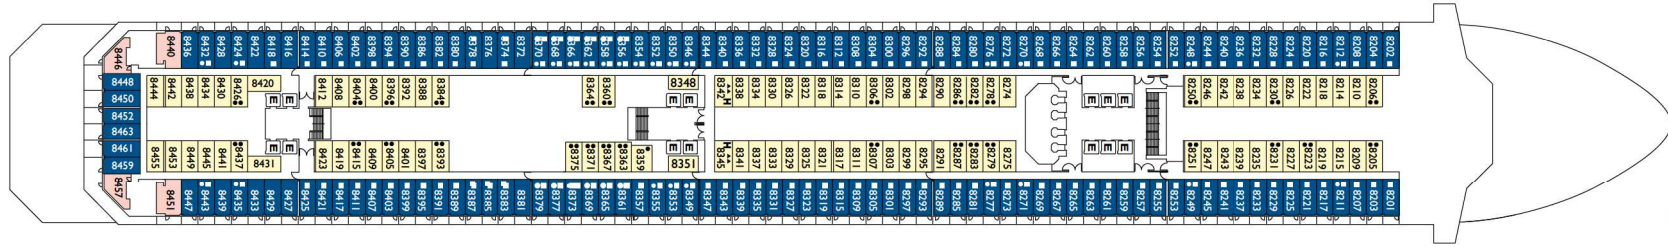

Costa Serena.

In the company of the gods

Gross tonnage: 114.500 t | **Length:** 290 m | **Width:** 35,5 m | **Cruising speed:** 21,5 knots | **Max speed:** 23 knots

Interior cabins

Andromeda, Cassiopea, Centaurus, Acquarius, Perseus, Libra

- 1 upper berth
- single sofa bed
- ▲▲ 2 low beds that cannot be converted into a double
- ▲ cannot be converted into a double

DECK 14 - VELA

DECK 12 - PEGASUS

DECK 11 - VIRGO

DECK 10 - TAURUS

DECK 9 - LIBRA