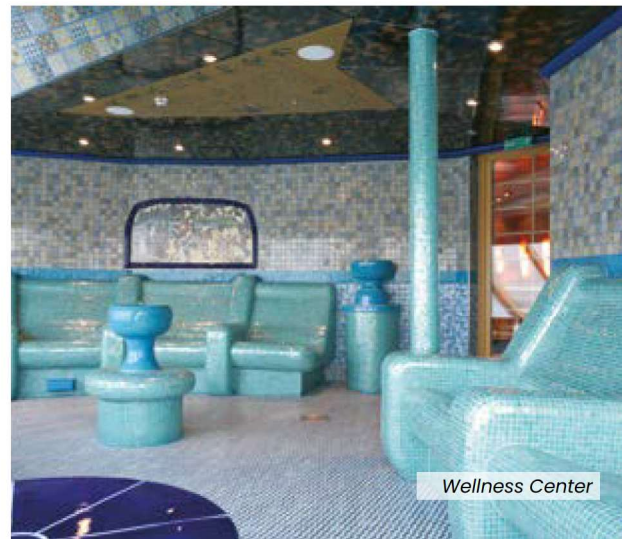

Costa Serena.

In the company of the gods

Gross tonnage: 114.500 t | **Length:** 290 m | **Width:** 35,5 m | **Cruising speed:** 21,5 knots | **Max speed:** 23 knots

Interior cabins

Andromeda, Cassiopea, Centaurus, Acquarius, Perseus, Libra

Suite with ocean view balcony.

Acquarius, Libra

Gran Suite with ocean view balcony.

Acquarius

TASTE

• 5 restaurants, including the Club Restaurant, requiring payment, by reservation • 13 bars, including a Gelateria-Cioccolateria Amarillo requiring payment, and a Cigar Lounge • 3 Food Outlets, the Pizzeria Pummid'Oro at the buffet, the Salty Beach and the Aperol bar.

WELLNESS AND SPORT

• The wellness center: on two levels, with gym, thermal baths, thalassotherapy pool, treatment rooms, sauna, Turkish bath, UVA solarium • 5 hot tubs • 4 pools, including two with automatic cover • Soccer field • Outside jogging route.

ENTERTAINMENT

• Theater on three levels • Casino • Club • Deck pool with automatic glass roof and giant screen • Toboga water slide • Library • Shop Gallery • Mondovirtuale • Squok Club • Baby pool.

Club Bacco Restaurant