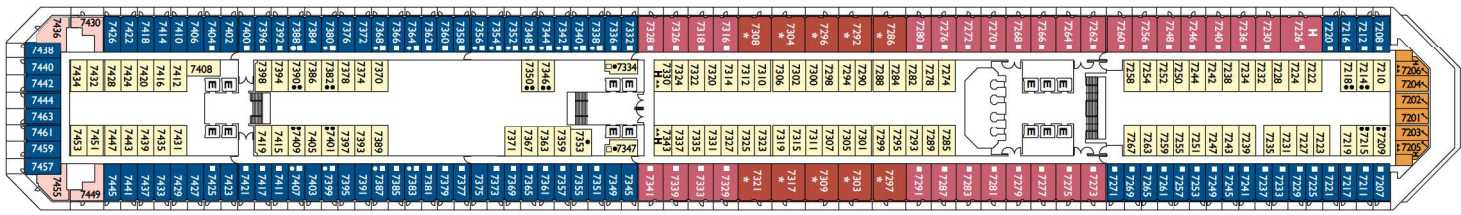

Costa Serena.

In the company of the gods

Gross tonnage: 114.500 t | **Length:** 290 m | **Width:** 35,5 m | **Cruising speed:** 21,5 knots | **Max speed:** 23 knots

Interior cabins

Andromeda, Cassiopea, Centaurus, Acquarius, Perseus, Libra

Wellness Center

Toboga

NB: double beds are available in all categories of cabin.

- ✓ cabins with partially restricted view
- single cabin
- H cabins for disabled guests
- C interconnecting cabins
- E lift
- * double sofa bed

- 1 upper berth
- single sofa bed
- ▲▲ 2 low beds that cannot be converted into a double
- ▲ cannot be converted into a double

DECK 14 - VELA

DECK 12 - PEGASUS

DECK 11 - VIRGO

DECK 10 - TAURUS

DECK 9 - LIBRA

DECK 8 - PERSEUS

DECK 7 - ACQUARIUS

DECK 6 - CENTAURUS

DECK 5 - GEMINI

DECK 4 - ORION

DECK 3 - ARIES

DECK 2 - CASSIOPEA

DECK 1 - ANDROMEDA