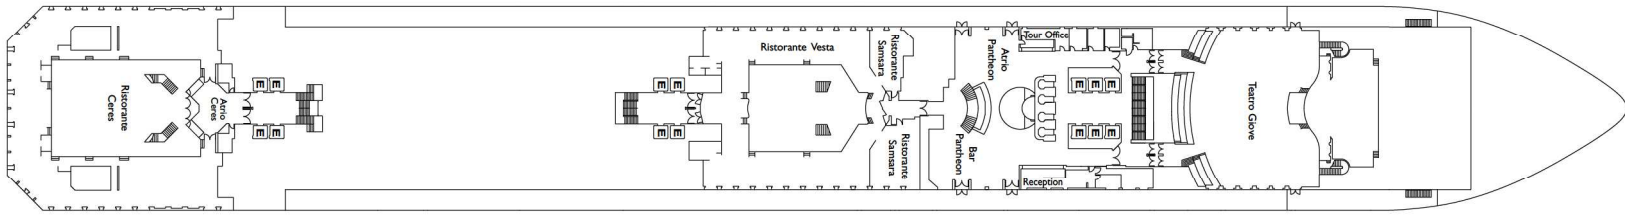

Costa Serena.

In the company of the gods

Gross tonnage: 114.500 t | **Length:** 290 m | **Width:** 35,5 m | **Cruising speed:** 21,5 knots | **Max speed:** 23 knots

Interior cabins

Andromeda, Cassiopea, Centaurus, Acquarius, Perseus, Libra

- 1 upper berth
- single sofa bed
- ▲▲ 2 low beds that cannot be converted into a double
- ▲ cannot be converted into a double

DECK 14 - VELA

DECK 12 - PEGASUS

DECK 11 - VIRGO

DECK 10 - TAURUS

DECK 9 - LIBRA

DECK 8 - PERSEUS

DECK 7 - ACQUARIUS

DECK 6 - CENTAURUS

DECK 5 - GEMINI

DECK 4 - ORION

DECK 3 - ARIES

DECK 2 - CASSIOPEA

DECK 1 - ANDROMEDA