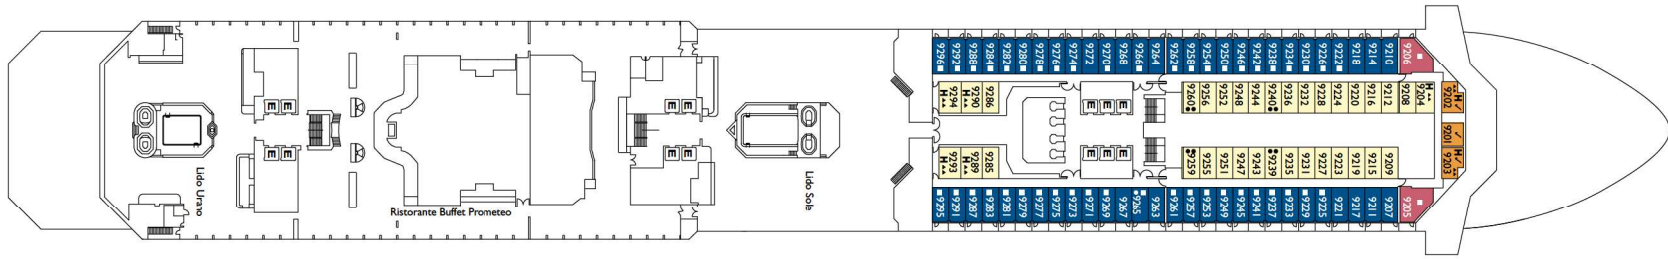

Costa Serena.

In the company of the gods

Gross tonnage: 114.500 t | **Length:** 290 m | **Width:** 35,5 m | **Cruising speed:** 21,5 knots | **Max speed:** 23 knots

Interior cabins

Andromeda, Cassiopea, Centaurus, Acquarius, Perseus, Libra

- 1 upper berth
- single sofa bed
- ▲▲ 2 low beds that cannot be converted into a double
- ▲ cannot be converted into a double

DECK 14 - VELA

DECK 12 - PEGASUS

DECK 11 - VIRGO

DECK 10 - TAURUS

DECK 9 - LIBRA