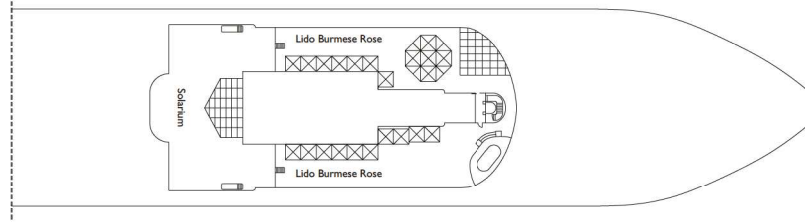

NB: double beds are available in all categories of cabin.

- single cabins
- H cabins for people with disabilities
- ↔ interconnecting cabins
- E lift
- ★ double sofa bed
- 1 high bed
- single sofa bed
- ▲▲ 2 low beds that cannot be converted into a double
- ▲ cannot be converted into a double

DECK 15 - LA FENICE