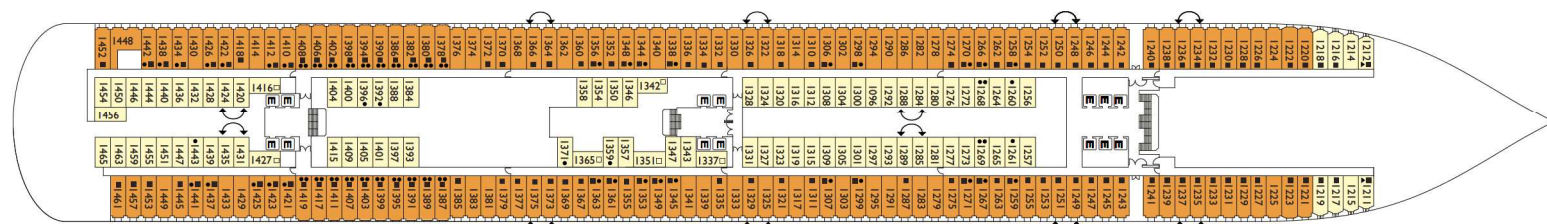

Costa Diadema.

Simply thrilling

Gross tonnage: 132.500 t | Length: 306 m | Width: 37,2 m | Cruising speed: 20 knots | Max speed: 22,5 knots

Interior cabins

Excelsior, Sara, Braganza, Condé, Star of India, Bizantino, Hortensia, Timur, Stella d'Africa

DECK 6 - BRAGANZA

DECK 5 - ELDORADO

DECK 4 - PERLA DI VENERE

DECK 3 - CENTENARY

DECK 2 - SARA

DECK 1 - EXCELSIOR