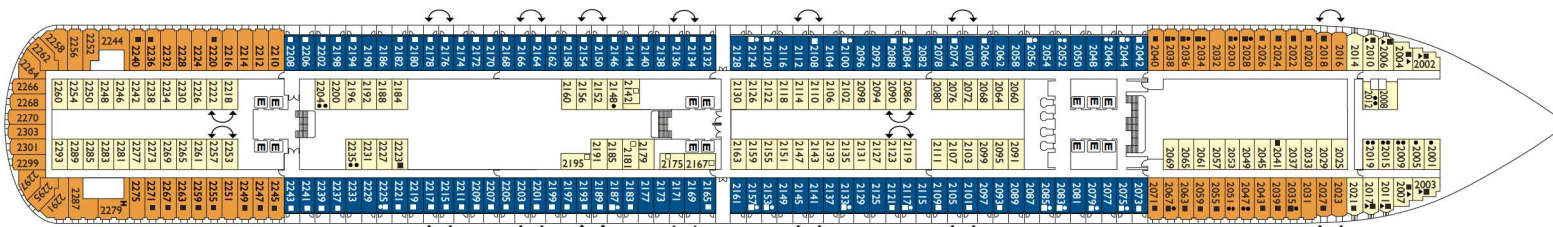

Costa Diadema.

Simply thrilling

Gross tonnage: 132.500 t | Length: 306 m | Width: 37,2 m | Cruising speed: 20 knots | Max speed: 22,5 knots

Interior cabins

Excelsior, Sara, Braganza, Condé, Star of India, Bizantino, Hortensia, Timur, Stella d'Africa

DECK 6 - BRAGANZA

DECK 5 - ELDORADO

DECK 4 - PERLA DI VENERE

DECK 3 - CENTENARY

DECK 2 - SARA

DECK 1 - EXCELSIOR