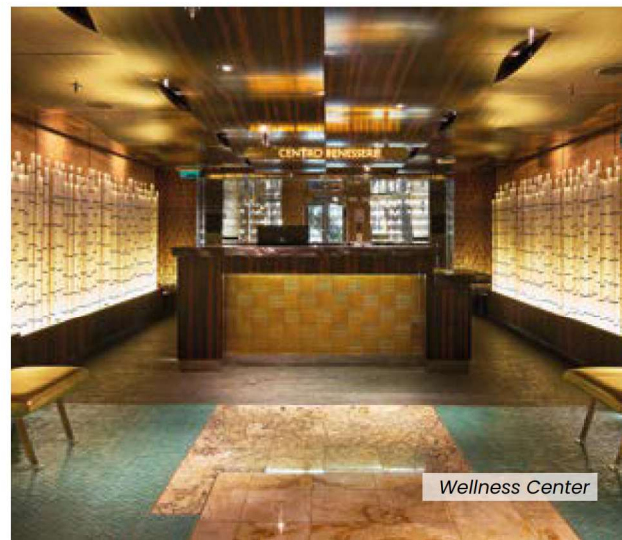

Timur, Stella d'Africa

Grand Suite with ocean view verand, jacuzzi and balcony. Timur

TASTE

• 8 restaurants, including the Club Restaurant, the Archipelago Restaurant, the Teppanyaki Restaurant requiring payment and by reservation and the Pizzeria Pummid'Oro requiring payment • 11 bars and Lounges, including the Birreria and the Vinoteca • Sushino at Costa • The lounge by Sushino • Gelateria-Cioccolateria Amarillo, requiring payment.

WELLNESS AND SPORT

• The Solemio Wellness Center: on four decks, gym, thermal baths, thalassotherapy pool, treatment rooms, sauna, Turkish bath, UVA solarium • 8 hot tubs • 3 pools, including one with automatic cover • Multisport field • Outside jogging route.

ENTERTAINMENT

• Theater on three decks • Casino • Club • Country Rock Club • Video Arcade, video games area • deck pool with automatic glass roof and giant screen • Library • Shop Gallery • Peppa Pig Area • Squok Club • Baby pool.