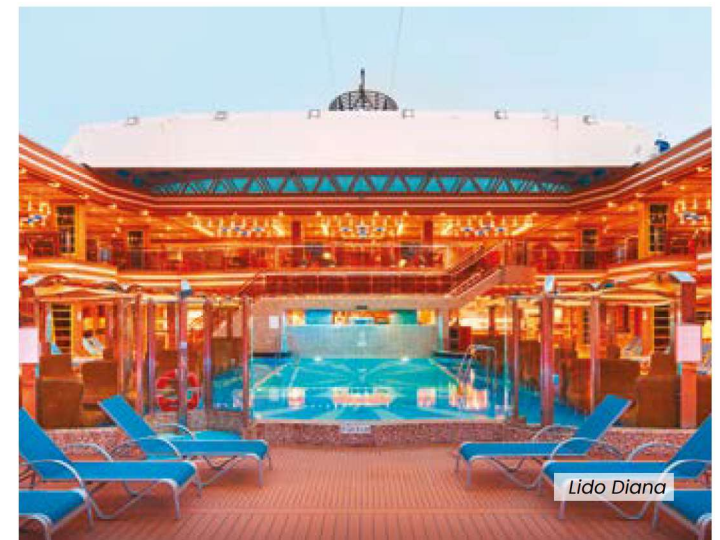

Timur, Stella d'Africa

Grand Suite with ocean view verand, jacuzzi and balcony. Timur

TASTE

• 8 restaurants, including the Club Restaurant, the Archipelago Restaurant, the Teppanyaki Restaurant requiring payment and by reservation and the Pizzeria Pummid'Oro requiring payment • 11 bars and Lounges, including the Birreria and the Vinoteca • Sushino at Costa • The lounge by Sushino • Gelateria-Cioccolateria Amarillo, requiring payment.

WELLNESS AND SPORT

• The Solemio Wellness Center: on four decks, gym, thermal baths, thalassotherapy pool, treatment rooms, sauna, Turkish bath, UVA solarium • 8 hot tubs • 3 pools, including one with automatic cover • Multisport field • Outside jogging route.

ENTERTAINMENT

• Theater on three decks • Casino • Club • Country Rock Club • Video Arcade, video games area • deck pool with automatic glass roof and giant screen • Library • Shop Gallery • Peppa Pig Area • Squok Club • Baby pool.