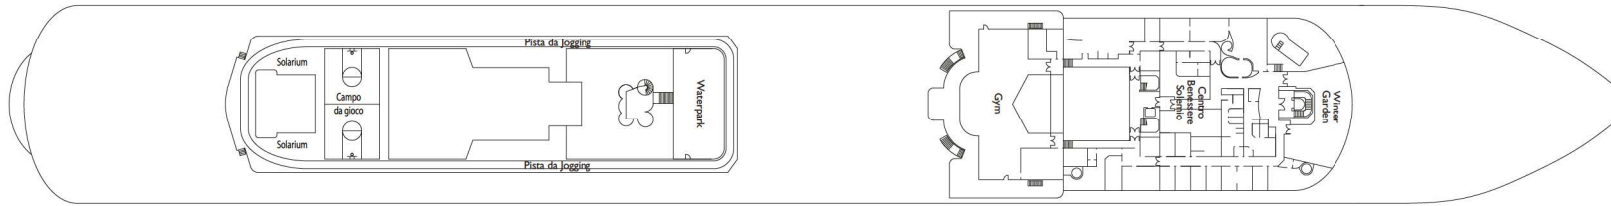

NB: double beds are available in all categories of cabin.

- single cabins
- H cabins for people with disabilities
- ↔ interconnecting cabins
- E lift
- ★ double sofa bed
- 1 high bed
- single sofa bed
- ▲▲ 2 low beds that cannot be converted into a double
- ▲ cannot be converted into a double

DECK 15 - LA FENICE

DECK 11 - TIMUR